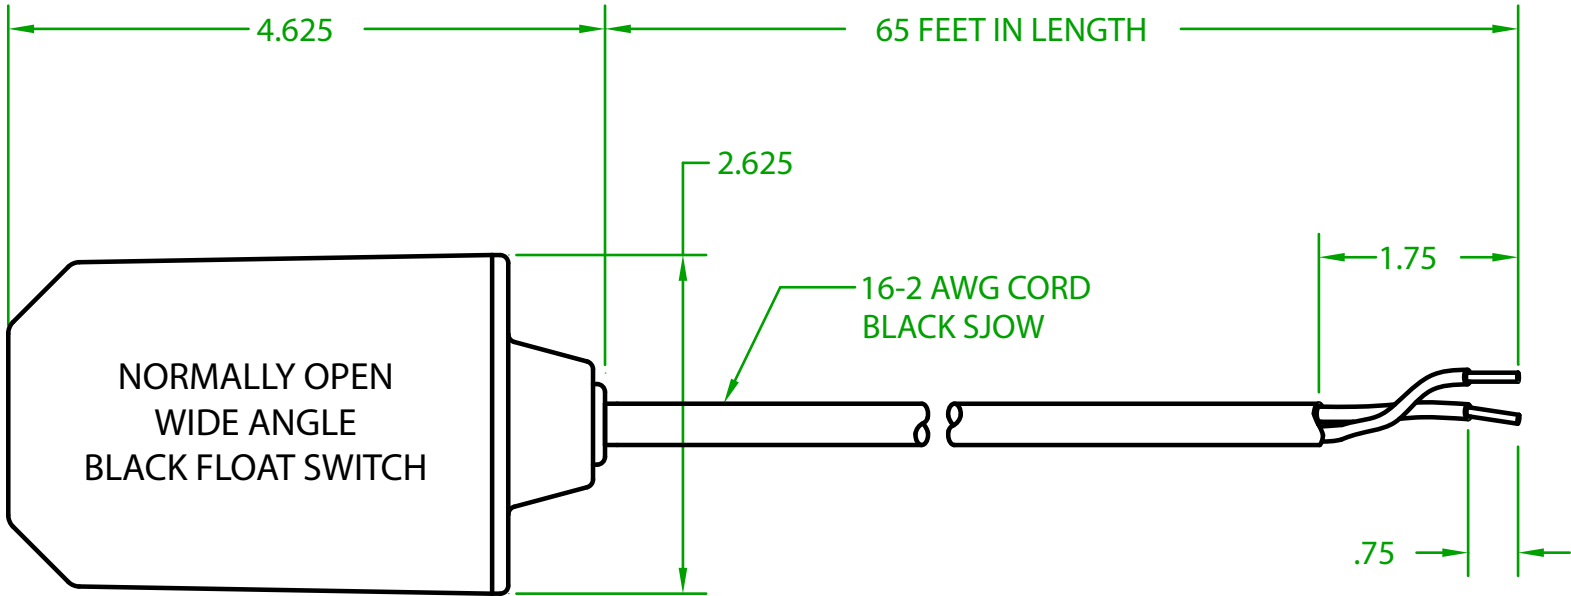

MERCURY DISPLACEMENT INDUSTRIES, INC.

Post Office Box 710 - U.S. 12 East - Edwardsburg, Michigan 49112-0710

Phone (269) 663-8574 - Fax (269) 663-2924

(800) 634-4077

GF2OW6500 G

OPERATING ANGLE 90°: CONTACTS CLOSE @ 45° ABOVE HORIZONTAL.
CONTACTS OPEN @ 45° BELOW HORIZONTAL.